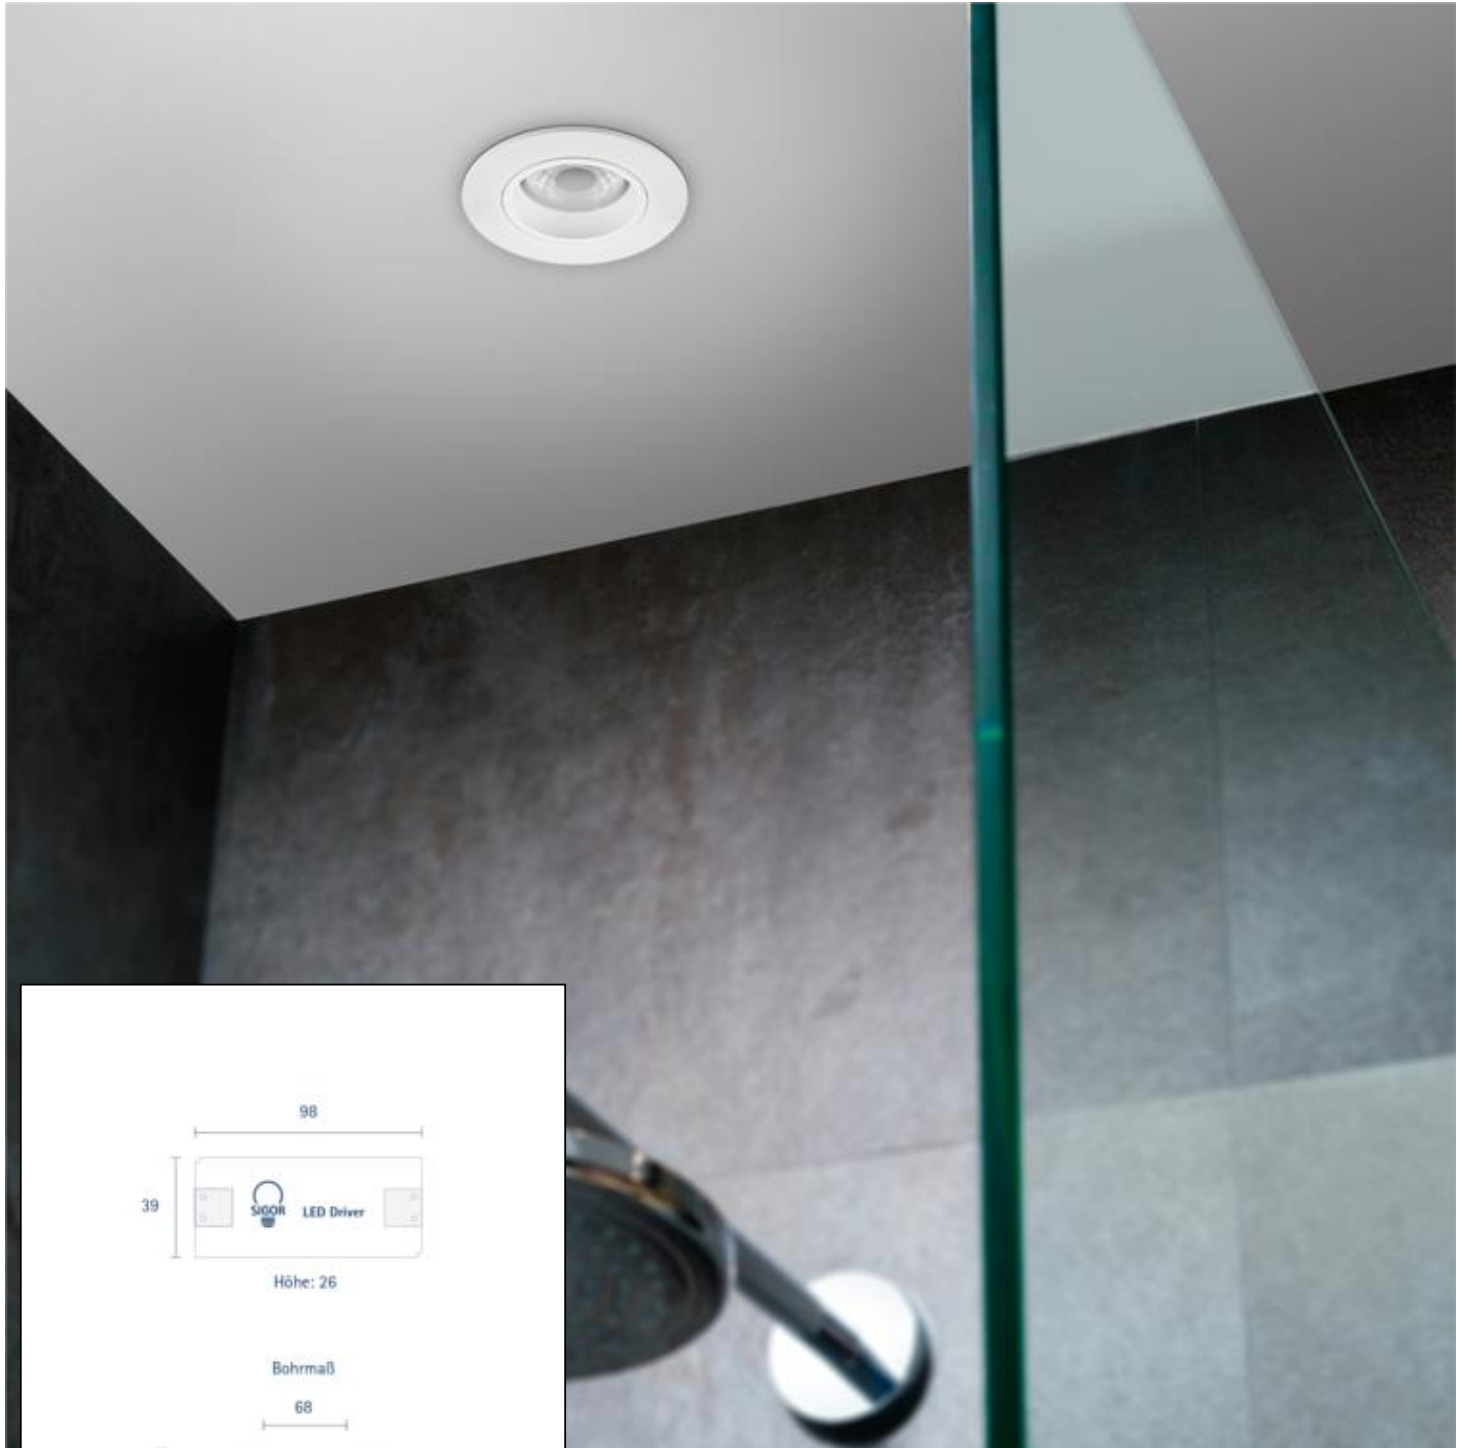

5774501

Einbauleuchte ARGENT 80mm weiss

Manual:

<https://shop.sigor.de/media/pdf/5774501_manual.pdf>

as of: 01.02.2022

Page: 2