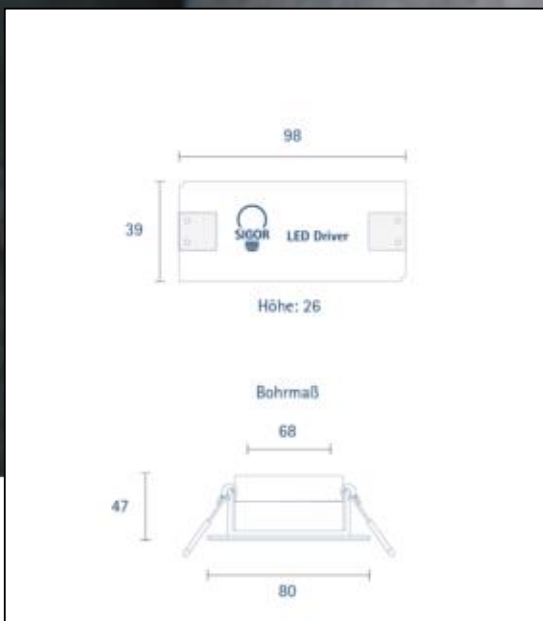

5774501

Einbauleuchte ARGENT 80mm weiss

Manual:

<https://shop.sigor.de/media/pdf/5774501_manual.pdf>

as of: 01.02.2022

Page: 2