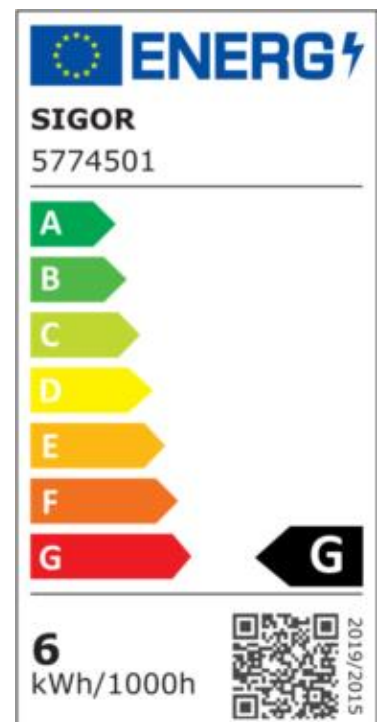

Datasheet

5774501

Einbauleuchte ARGENT 80mm weiss

Dimmable: yes

Our 6W **recessed downlight Argent** is a swiveling downlight with IP44 protection. Its place of use is outdoors, where it can set the scene for any illuminated object with its excellent color rendering of RA=93. The ARGENT can be tilted up to 30° and has a visually appealing 36° lens. Power is supplied via an external driver which is included in the scope of delivery. Especially important in the object: we offer 3 years warranty and vouch for the high quality workmanship and durability. If you would like to know with which dimmers this product is compatible, please follow the link to the test results from our own workshop.

Recommended dimmer: www.sigor.de/dimmerliste

420 lm	luminous flux [lm]
6,00 Watt	rated power
3000 K	colour temperature
Ra>93	colour rendering
<5 sdcms	colour consistency
36°	beam angle
weiß	Colour housing
IP44	type of protection
-20° - 45°C	temperature range in operation
0,93	power factor
230 V AC	voltage
50/60 Hz	operating frequency
500 mA	current
6 kWh/1000h	energy consumption
<0,5 s	warm-up time up to 60% of the full light output
<0,5 s	starting time
Ø 50 h	nominal life time
L70B50	rated life time L70/B50
0.7	lumen maintenance factor at the end of the nominal life