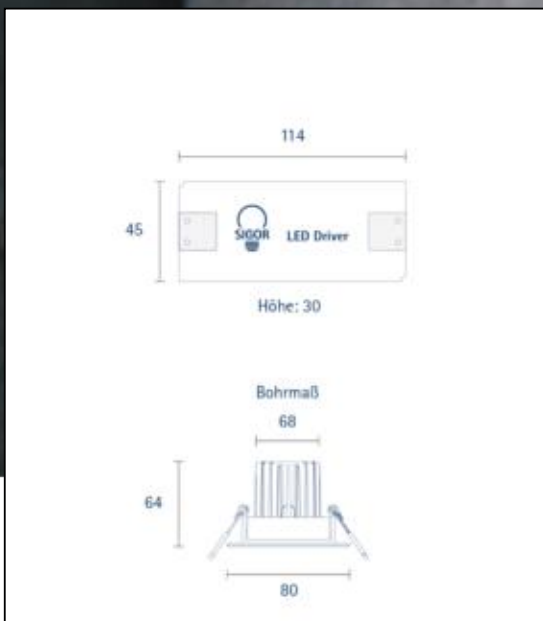

5774601

Einbauleuchte ARGENT 80mm weiss

Manual:

<https://shop.sigor.de/media/pdf/5774601_manual.pdf>

as of: 01.02.2022

Page: 2