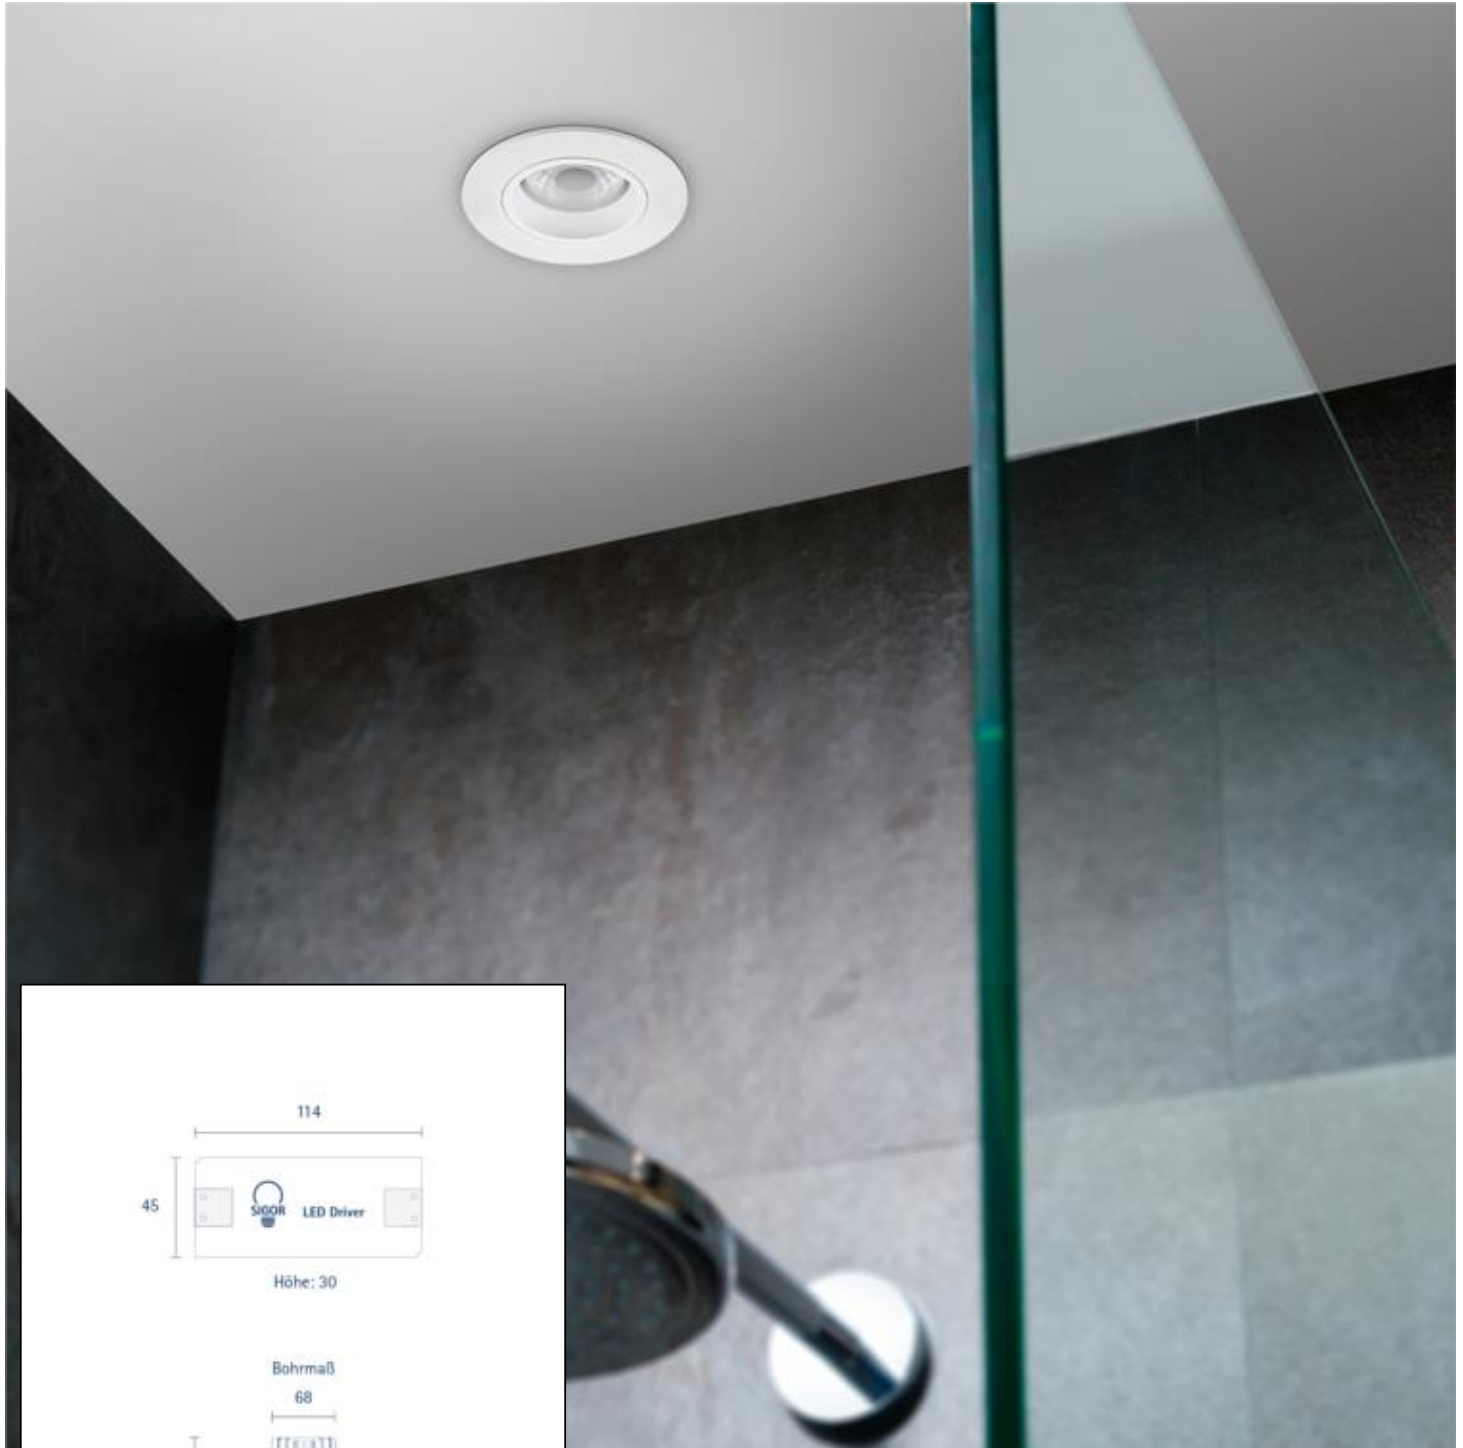

5774601

Einbauleuchte ARGENT 80mm weiss

Manual:

<https://shop.sigor.de/media/pdf/5774601_manual.pdf>

as of: 01.02.2022

Page: 2