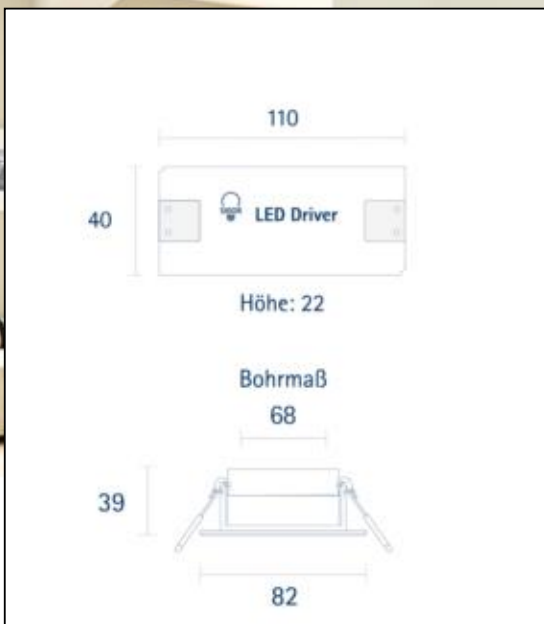

Recommended dimmer: [www.sigor.de/dimmerliste](http://www.sigor.de/dimmerliste)

440 lm	luminous flux [lm]
7,00 Watt	rated power
3000 K	colour temperature
Ra>90	colour rendering
<5 sdcn	colour consistency
36°	beam angle
weiss	Colour housing
IP20	type of protection
-20° - 45°C	temperature range in operation
0,92	power factor
230 V AC	voltage
50/60 Hz	operating frequency
39 mA	current
7 kWh/1000h	energy consumption
<1,0 s	warm-up time up to 60% of the full light output
<0,5 s	starting time
Ø 25.000 h	nominal life time
L70B50	rated life time L70/B50
0.7	lumen maintenance factor at the end of the nominal life

## SIGOR

5423101

In diesem Produkt befindet sich eine Lichtquelle der Energieeffizienzklasse **G**

5423101

Einbauleuchte ARGENT FLAT 82mm weiss

**Manual:**

[https://shop.sigor.de/media/pdf/5423101\\_manual.pdf](https://shop.sigor.de/media/pdf/5423101_manual.pdf)