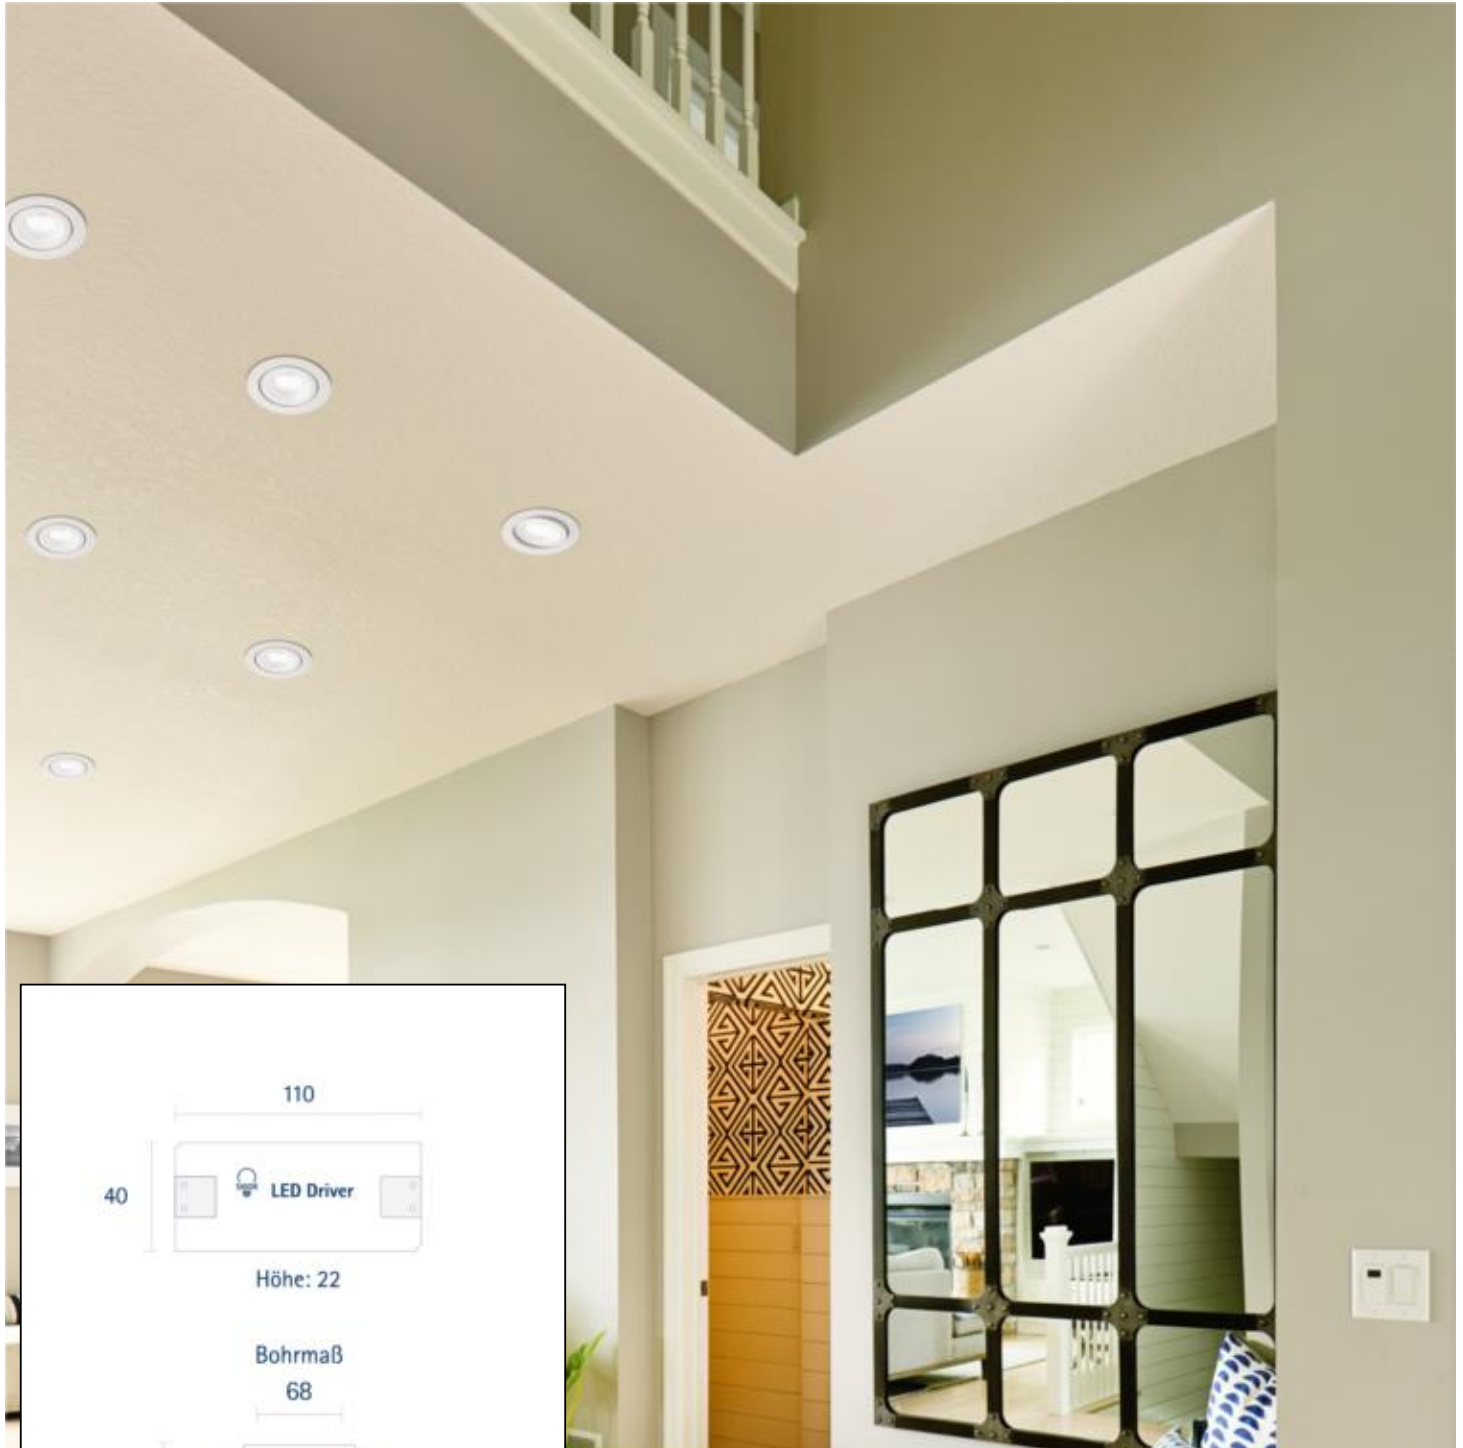

5423101

Einbauleuchte ARGENT FLAT 82mm weiss

Manual:

<https://shop.sigor.de/media/pdf/5423101_manual.pdf>

as of: 11.04.2022

Page: 2