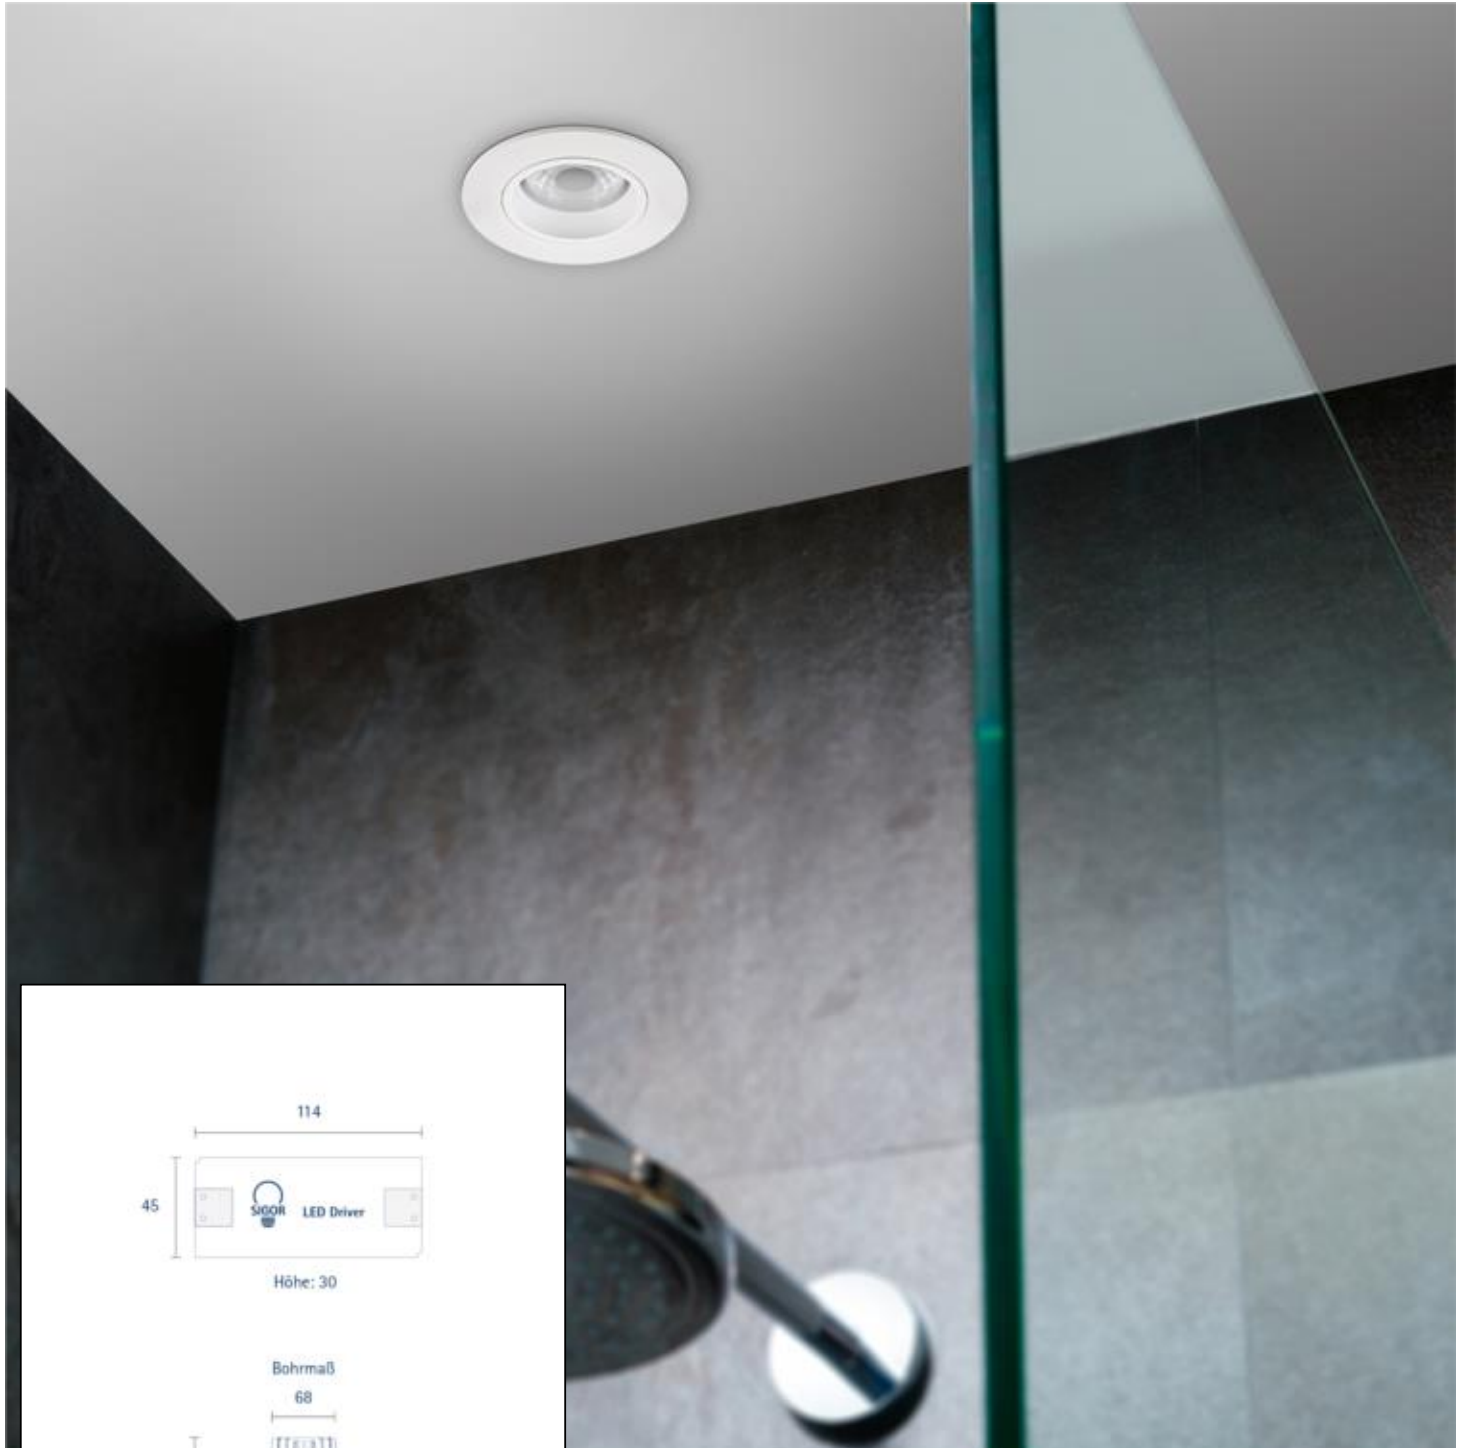

5774701

Einbauleuchte ARGENT 80mm weiss

Manual:

<https://shop.sigor.de/media/pdf/5774701_manual.pdf>

as of: 01.02.2022

Page: 2