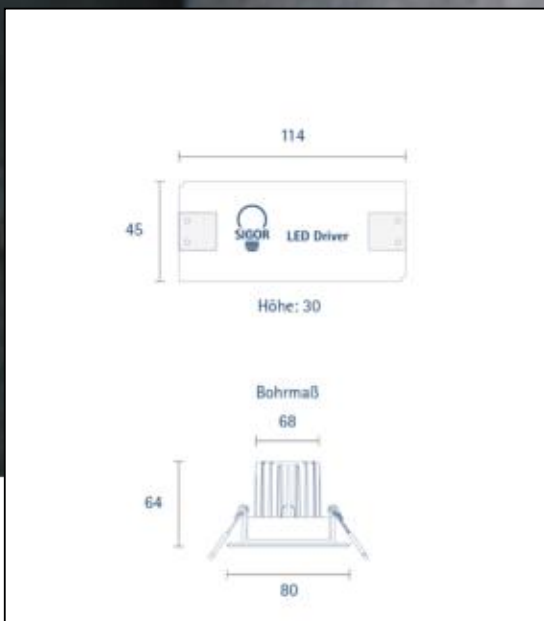

Dimmable: yes

Recommended dimmer: www.sigor.de/dimmerliste

670 lm	luminous flux [lm]
9,00 Watt	rated power
3000 K	colour temperature
Ra>93	colour rendering
<5 sdcn	colour consistency
36°	beam angle
weiß	Colour housing
IP44	type of protection
-20° - 45°C	temperature range in operation
	power factor
230 V AC	voltage
50/60 Hz	operating frequency
200 mA	current
9 kWh/1000h	energy consumption
<0,5 s	warm-up time up to 60% of the full light output
<0,5 s	starting time
Ø 50 h	nominal life time
L70B50	rated life time L70/B50
0.7	lumen maintenance factor at the end of the nominal life

5774701

Einbauleuchte ARGENT 80mm weiss

Manual:

https://shop.sigor.de/media/pdf/5774701_manual.pdf

as of: 01.02.2022

Page: 2