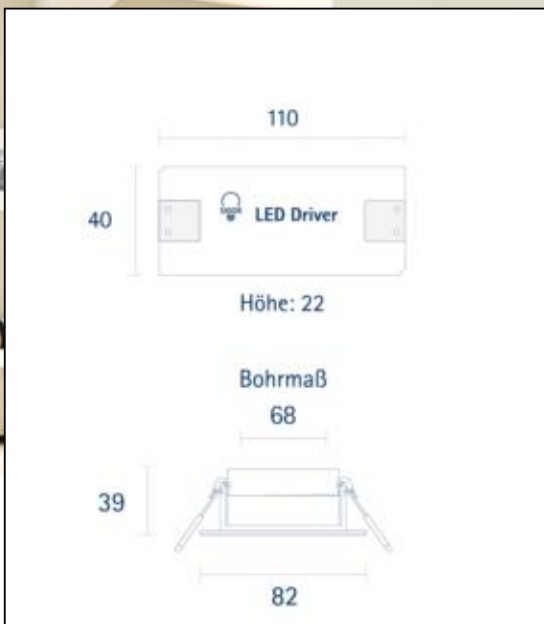

Recommended dimmer: [www.sigor.de/dimmerliste](http://www.sigor.de/dimmerliste)

440 lm	luminous flux [lm]
7,00 Watt	rated power
2700 K	colour temperature
Ra>90	colour rendering
<5 sdcn	colour consistency
36°	beam angle
weiß	Colour housing
IP20	type of protection
-20° - 45°C	temperature range in operation
0,92	power factor
230 V AC	voltage
50/60 Hz	operating frequency
39 mA	current
7 kWh/1000h	energy consumption
<1,0 s	warm-up time up to 60% of the full light output
<0,5 s	starting time
Ø 25.000 h	nominal life time
L70B50	rated life time L70/B50
0.7	lumen maintenance factor at the end of the nominal life

**SIGOR**  
5423001

---

A  
B  
C  
D  
E  
F  
G

**G**

---

In diesem Produkt befindet sich eine Lichtquelle der Energieeffizienzklasse **G**

5423001

Einbauleuchte ARGENT FLAT 82mm weiss