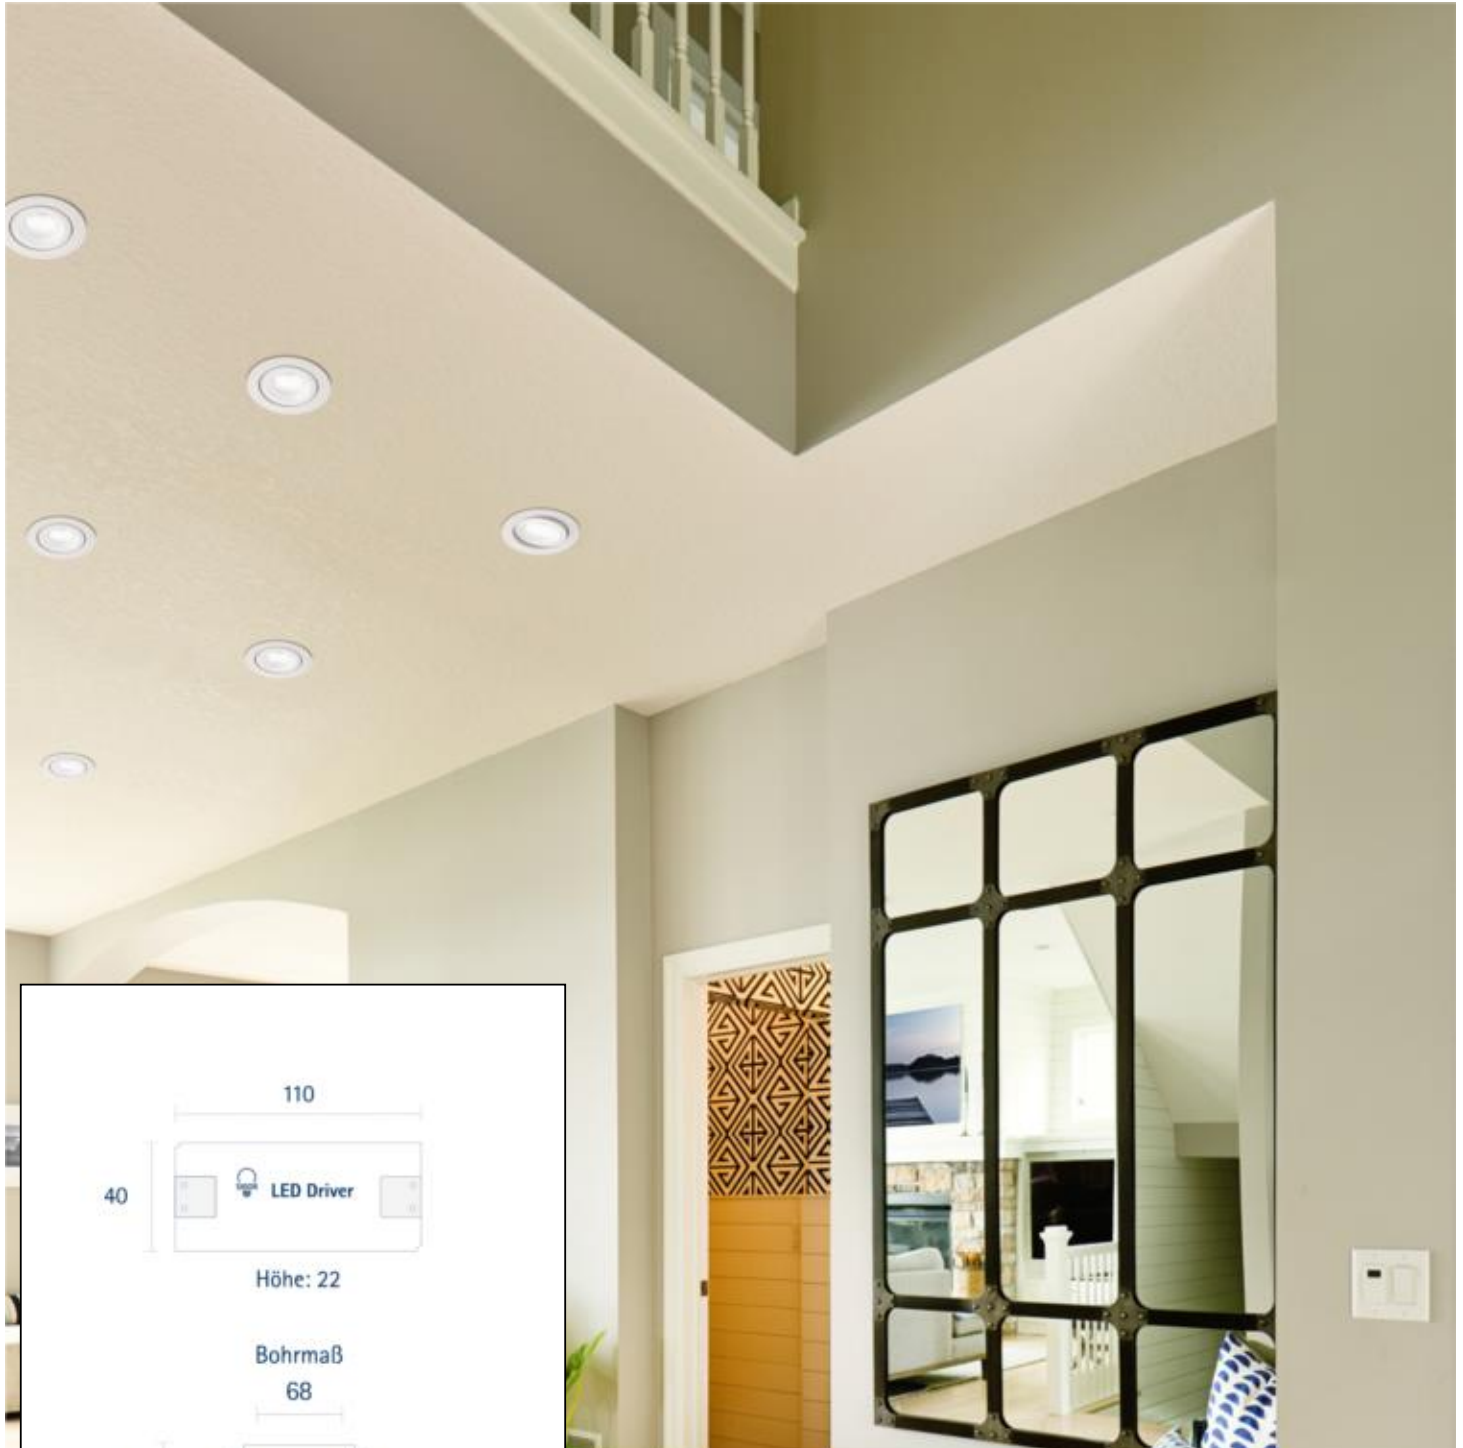

5423001

Einbauleuchte ARGENT FLAT 82mm weiss

Manual:

<https://shop.sigor.de/media/pdf/5423001_manual.pdf>

as of: 01.02.2022

Page: 2