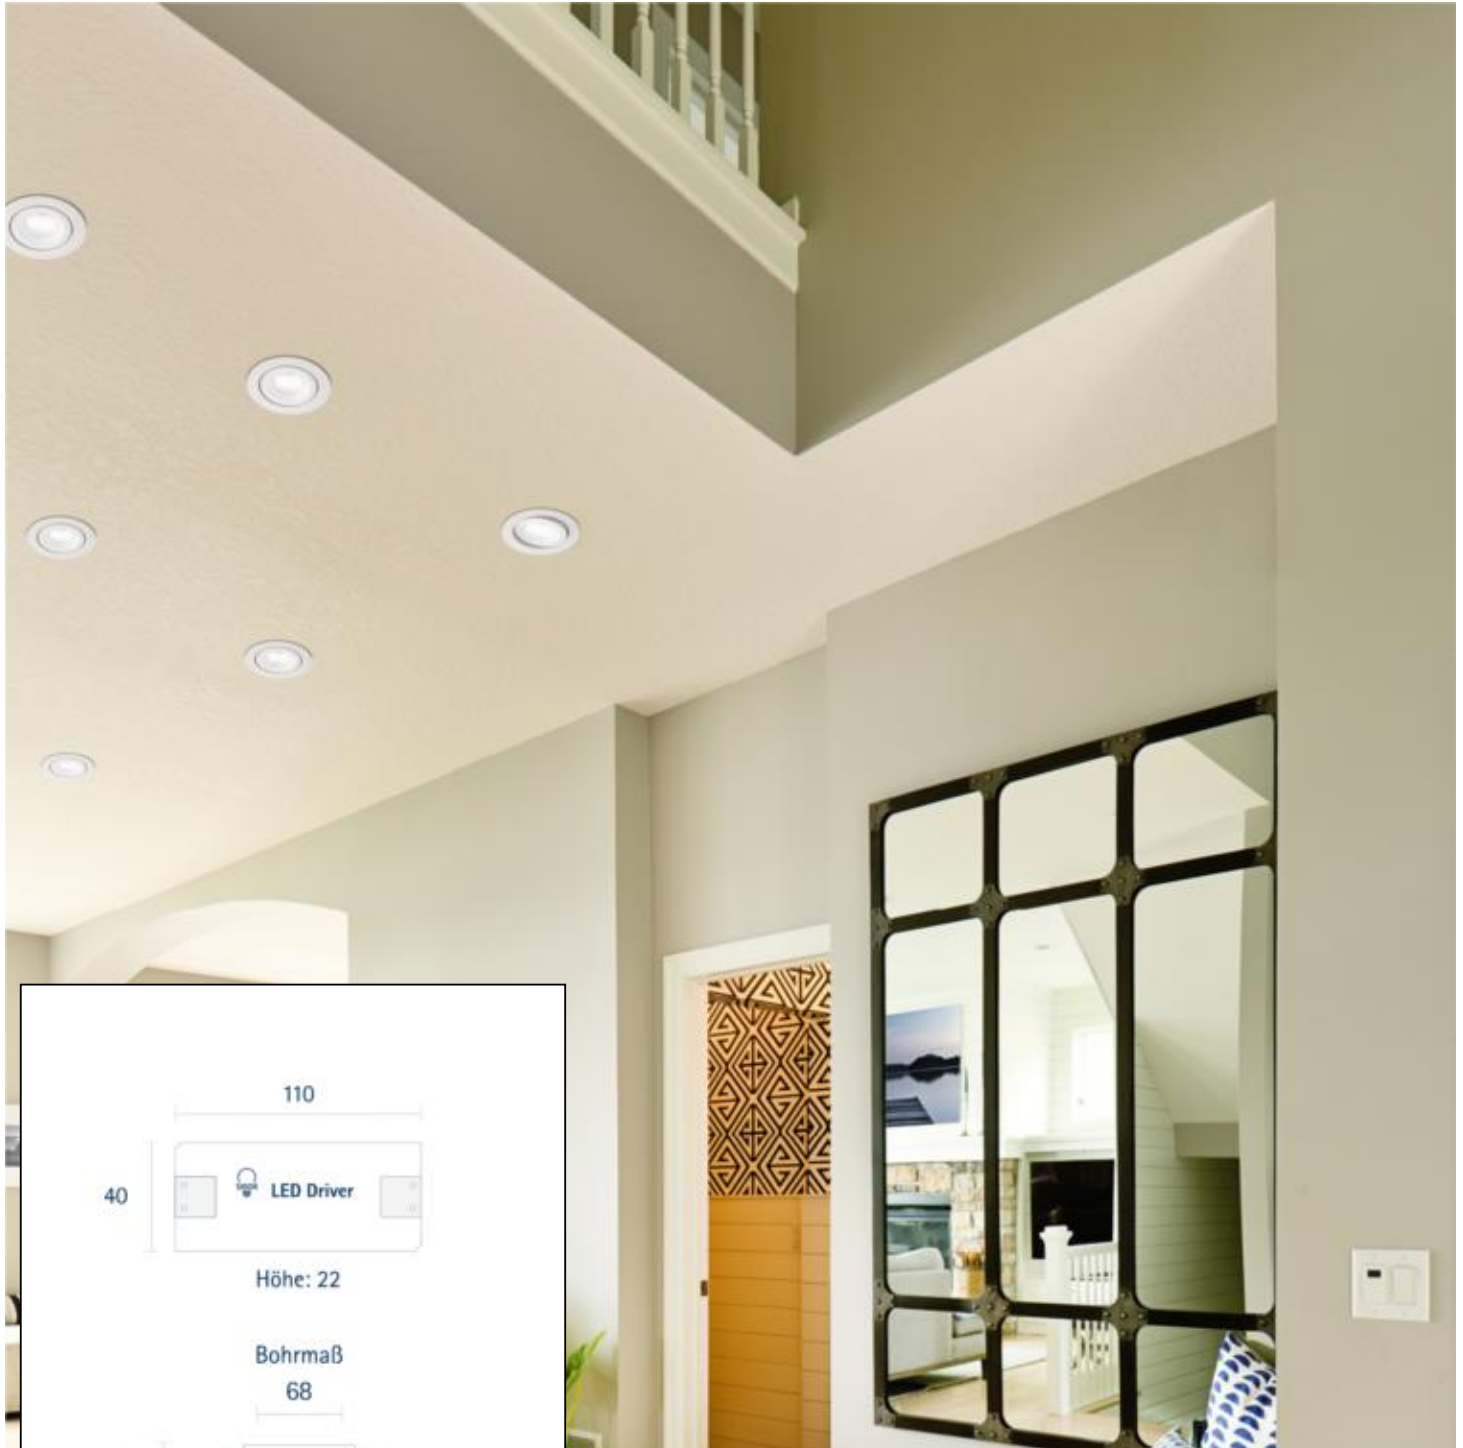

5423501

Einbauleuchte ARGENT FLAT 82mm alu gebürstet

Manual:

<https://shop.sigor.de/media/pdf/5423501_manual.pdf>

as of: 01.02.2022

Page: 2