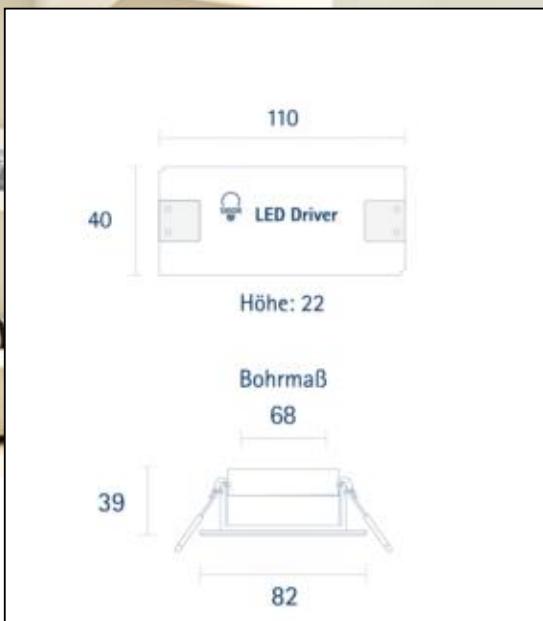

Dimmable: yes

Recommended dimmer: www.sigor.de/dimmerliste

440 lm	luminous flux [lm]
7,00 Watt	rated power
2700 K	colour temperature
Ra>90	colour rendering
<5 sdcn	colour consistency
36°	beam angle
Alu gebürstet	Colour housing
IP20	type of protection
-20° - 45°C	temperature range in operation
0,92	power factor
230 V AC	voltage
50/60 Hz	operating frequency
39 mA	current
7 kWh/1000h	energy consumption
<1,0 s	warm-up time up to 60% of the full light output
<0,5 s	starting time
Ø 25.000 h	nominal life time
L70B50	rated life time L70/B50
0.7	lumen maintenance factor at the end of the nominal life

SIGOR
5423501

A
B
C
D
E
F
G

In diesem Produkt befindet sich eine Lichtquelle der Energieeffizienzklasse **G**

5423501

Einbauleuchte ARGENT FLAT 82mm alu gebürstet

Manual:

https://shop.sigor.de/media/pdf/5423501_manual.pdf