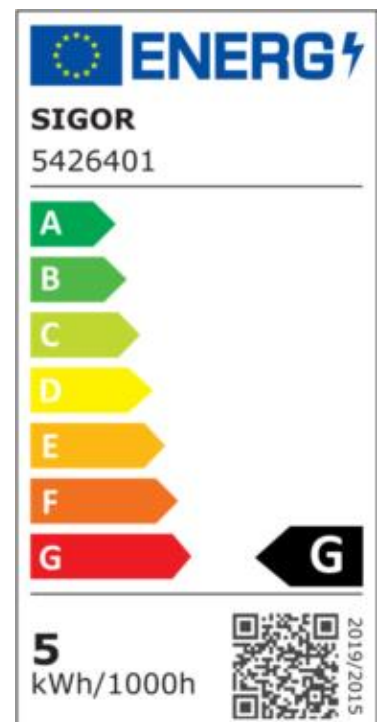

Datasheet

5426401

5W ARGENT Downlight Modul 340lm 2800-2000K 36° dim

Our 5W **ARGENT recessed downlight** is our premium downlight product. The reflector can be tilted up to 50°. Due to the high color rendering index of Ra 90, an almost daylight-like color rendering is guaranteed. The recessed downlight has the Dim-To-Warm technology. It is characterized by the lowering of the light color when dimming from 2,800K to 2,000K, as with a traditional incandescent lamp. The recessed luminaire is equipped with the latest LED technology and thus has high dimmer compatibility. The power supply is provided by an integrated driver. The connector box provides a very practical assistance in the through wiring. Especially important in the object: we offer a 3-year warranty and vouch for the high quality workmanship and longevity.

Dimmable yes

Recommended dimmer: www.sigor.de/dimmerliste

340 lm	luminous flux [lm]
5,00 Watt	rated power
2800-2000 K	colour temperature
Ra>90	colour rendering
6 sdcm	colour consistency
36°	beam angle
KLAR	Colour housing
IP20	type of protection
-10° - 40°C	temperature range in operation
0.78	power factor
200-240 V AC	voltage
50/60 Hz	operating frequency
300 mA	current
6 kWh/1000h	energy consumption
1.0 s	warm-up time up to 60% of the full light output
0,1 s	starting time
Ø 50.000 h	nominal life time
L70B50	rated life time L70/B50
0,7	lumen maintenance factor at the end of the nominal life

5426401

5W ARGENT Downlight Modul 340lm 2800-2000K 36° dim

Manual:

https://shop.sigor.de/media/pdf/5426401_manual.pdf

as of: 01.02.2022

Page: 2