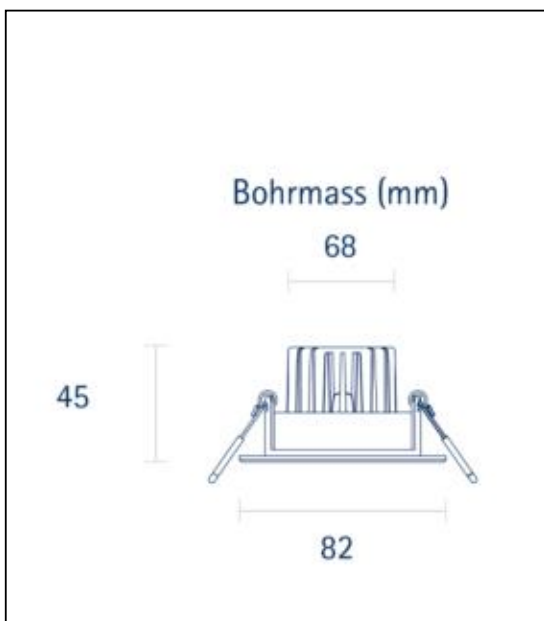

Datasheet

5426401

5W ARGENT Downlight Modul 340lm 2800-2000K 36° dim

Our 5W **ARGENT recessed downlight** is our premium downlight product. The reflector can be tilted up to 50°. Due to the high color rendering index of Ra 90, an almost daylight-like color rendering is guaranteed. The recessed downlight has the Dim-To-Warm technology. It is characterized by the lowering of the light color when dimming from 2,800K to 2,000K, as with a traditional incandescent lamp. The recessed luminaire is equipped with the latest LED technology and thus has high dimmer compatibility. The power supply is provided by an integrated driver. The connector box provides a very practical assistance in the through wiring. Especially important in the object: we offer a 3-year warranty and vouch for the high quality workmanship and longevity.

Dimmable yes

Recommended dimmer: www.sigor.de/dimmerliste

340 lm	luminous flux [lm]
5,00 Watt	rated power
2800-2000 K	colour temperature
Ra>90	colour rendering
6 sdcm	colour consistency
36°	beam angle
KLAR	Colour housing
IP20	type of protection
-10° - 40°C	temperature range in operation
0.78	power factor
200-240 V AC	voltage
50/60 Hz	operating frequency
300 mA	current
6 kWh/1000h	energy consumption
1.0 s	warm-up time up to 60% of the full light output
0,1 s	starting time
Ø 50.000 h	nominal life time
L70B50	rated life time L70/B50
0,7	lumen maintenance factor at the end of the nominal life

5426401

5W ARGENT Downlight Modul 340lm 2800-2000K 36° dim

Manual:

https://shop.sigor.de/media/pdf/5426401_manual.pdf

as of: 01.02.2022

Page: 2